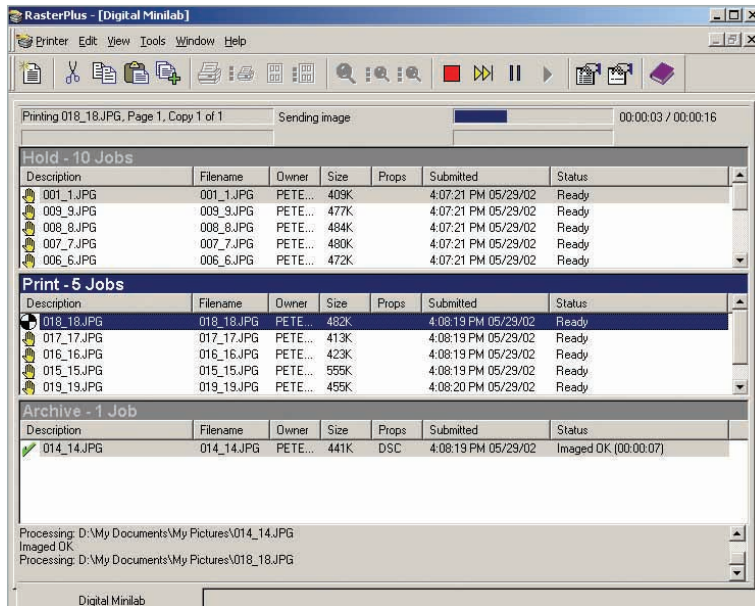

Graphx®
We Make Digital Print™

RasterPlus® & PackagePlus®

Enhance your
Digital Minilab Investment

Windows Workstation

RasterPlus
Expanded Capability

Macintosh Workstation

RasterPlus PackagePlus

Standard Configuration

Digital Minilab

PackagePlus®

RasterPlus®

Manage and automate digital photo print production.

Create custom package prints.

Improve the productivity and profitability of your digital minilab visit: www.graphx.com